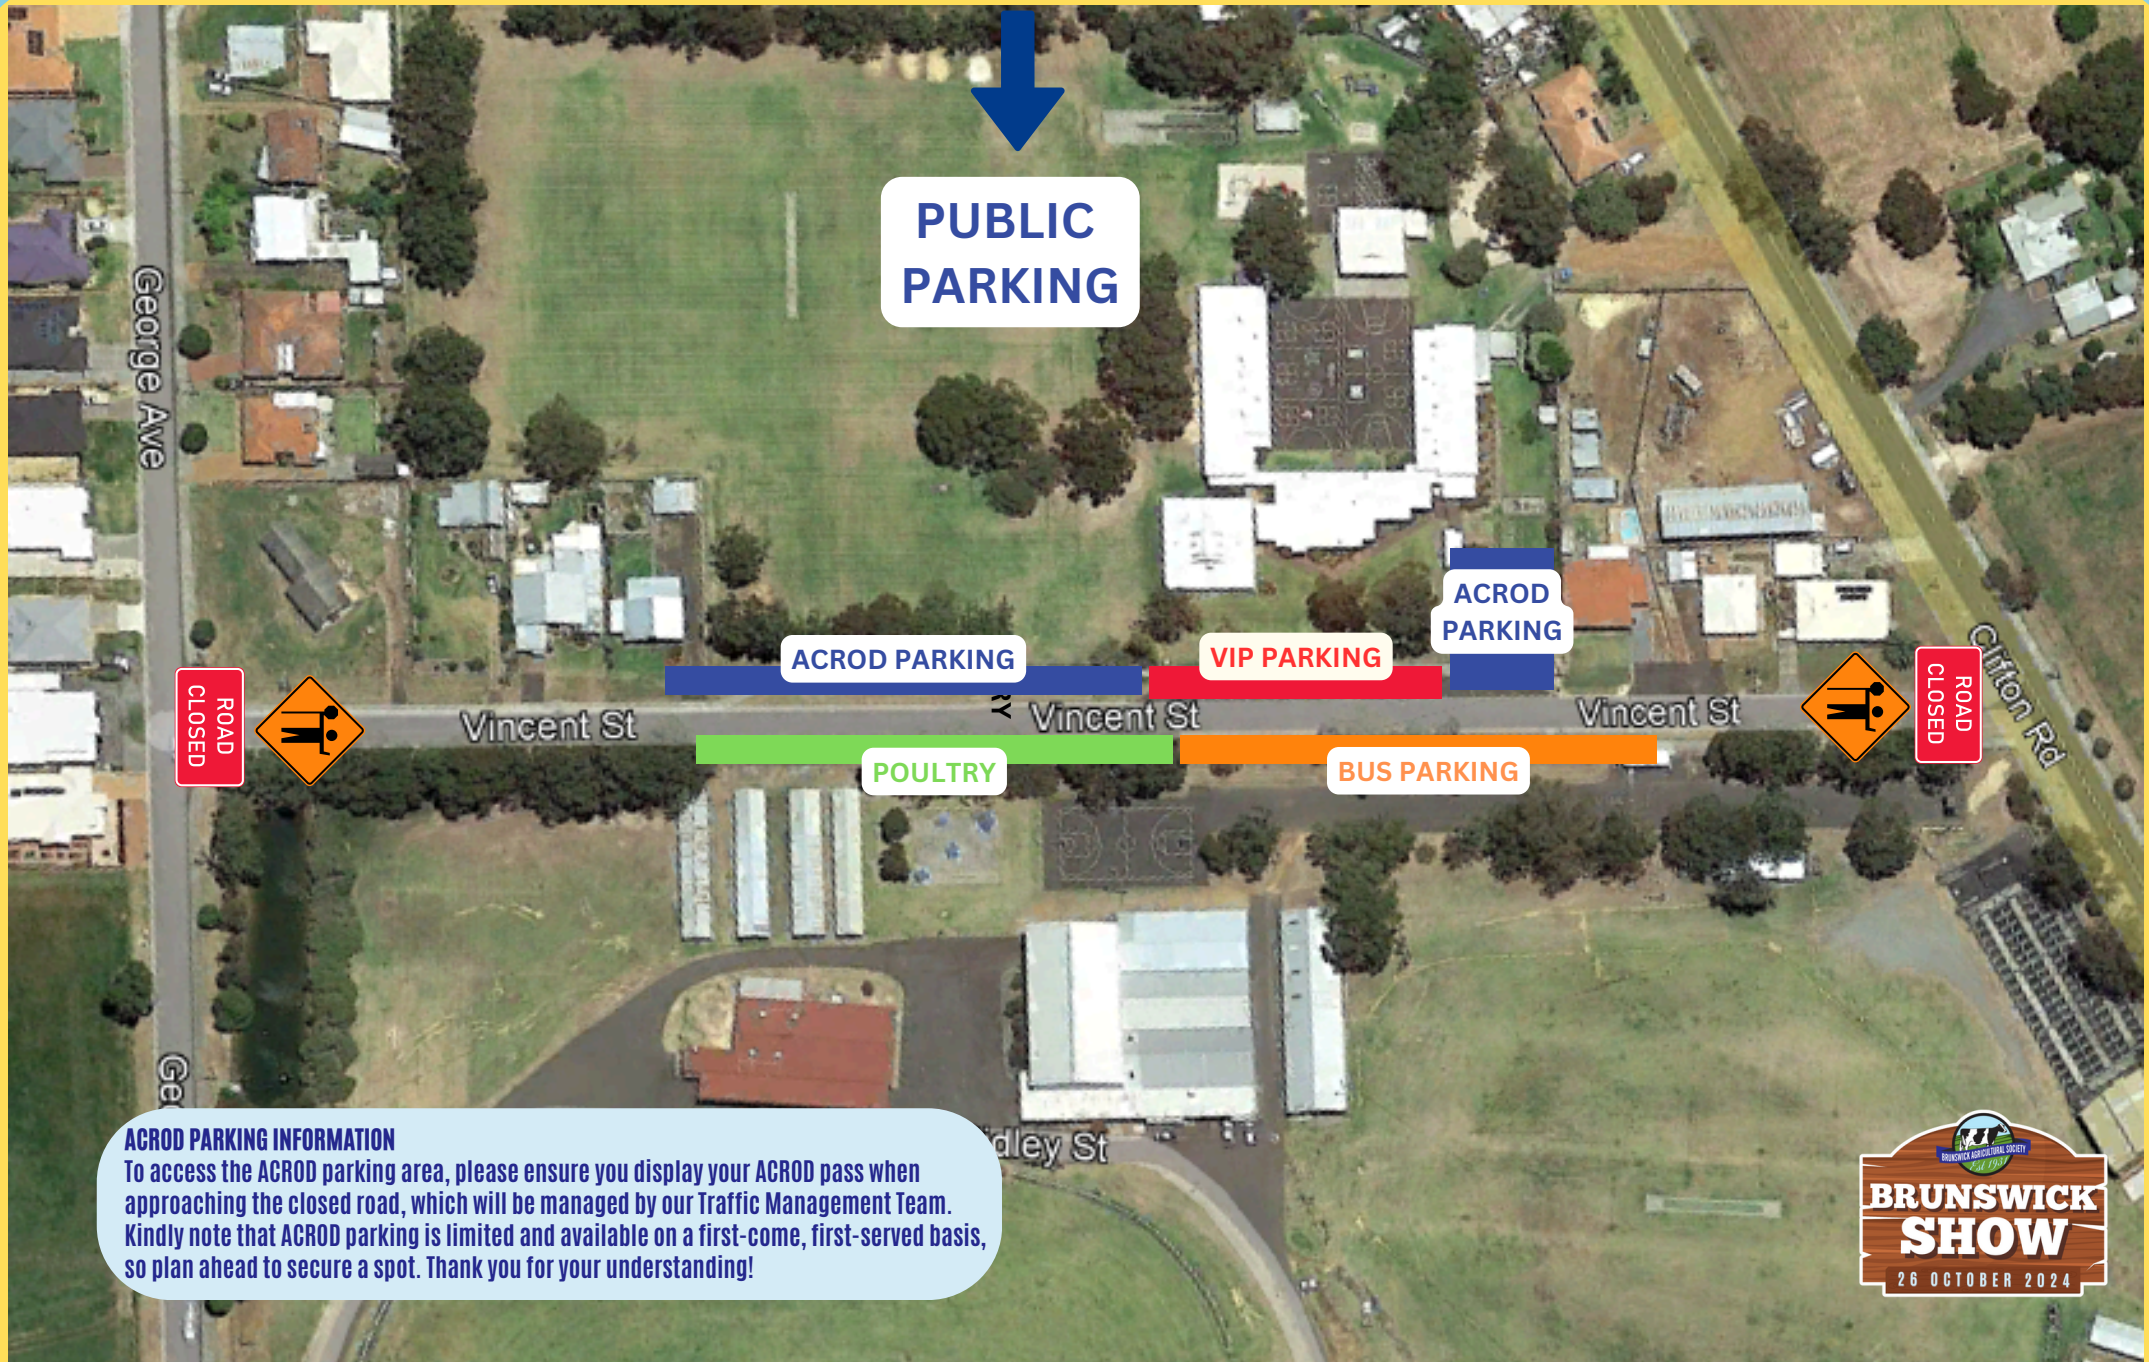

## FREE CONTINUOUS BUS SHUTTLE OPERATION FROM 9AM TO 8:30PM

**HEPPINGSTONE ROAD CAR PARK  
PARK + RIDE SHUTTLE ROUTE**

HEPPINGSTONE ROAD - SOUTH WESTERN HIGHWAY -  
CLIFTON ROAD - VINCENT STREET - GEORGE AVE

**MELVILLE PARK CAR PARK  
PARK + RIDE SHUTTLE ROUTE**

MELVILLE PARK - CLIFTON ROAD - SHINES CRESCENT

- PARKING - \$5 per car at each site
- HOP ON/HOP OFF BUS STOPS
- PARK AND RIDE SHUTTLE PICK UP/DROP OFF
- MELVILLE PARK | PARK + RIDE ROUTE
- HEPPINGSTONE RD CARPARK | PARK + RIDE ROUTE

# BRUNSWICK SHOW | PARKING INFORMATION

PUBLIC  
PARKING

ACROD PARKING

VIP PARKING

ACROD  
PARKING

ROAD  
CLOSED

Vincent St

Vincent St

Vincent St

ROAD  
CLOSED

Clifton Rd

POULTRY

BUS PARKING